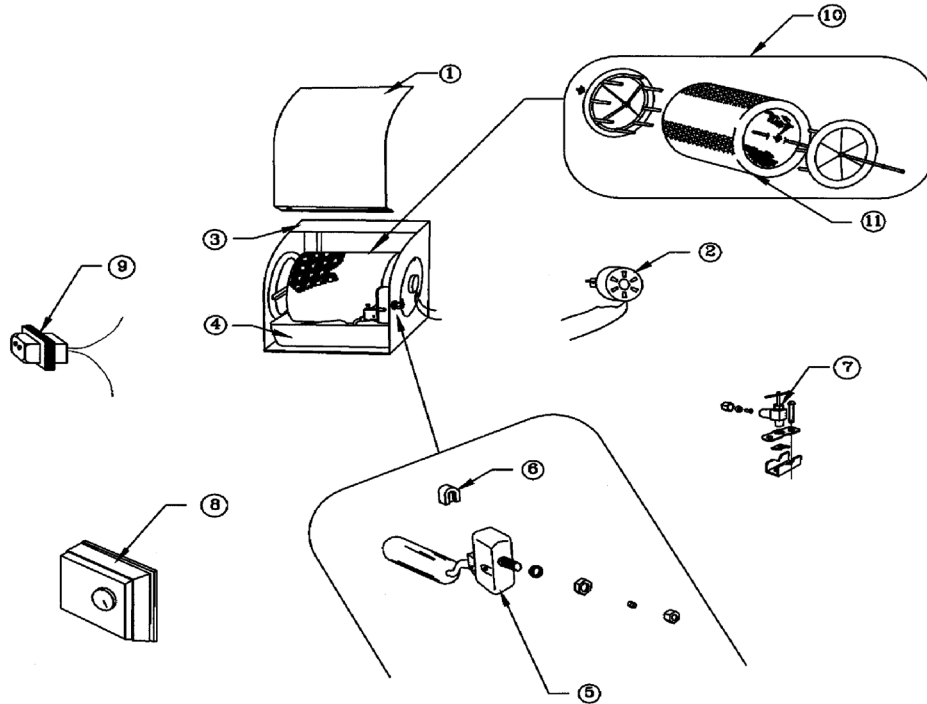

Model 90-SH1 Replacement Parts

Key #	Part Number	Std. Pkg.	Description	Ship Wt Lbs.
1	A00-0641-103	1	Cover Assembly	2
2	A05-1721-042	1	24 Volt Drum Motor	1
3	A00-1730-036	1	Cabinet Assembly	3
4	A00-0602-041	1	Water Pan	2
5	A17-1731-013	12	Complete Valve & Float Assembly (Includes Key # 6)	4
6	A00-1708-002	1	Valve Seat	1
7	A00-1128-005	1	Saddle Valve	1
8	SK0-0055-001	1	Humidistat Assembly	1
9	000-0814-008	1	Transformer 24V, 10VA, 120V Primary	1
10	A01-1722-020	1	Complete Drum & Media Assembly	2
11	A04-1725-034	12	Replacement Media with Clips	4
Not shown	K00-0090-000	1	Small Parts Kit (Includes: Shaft Bearing, Crossbar & Mounting Screws, Two Side Panel Gaskets, Valve Hole Plug, & Drain Basin)	1