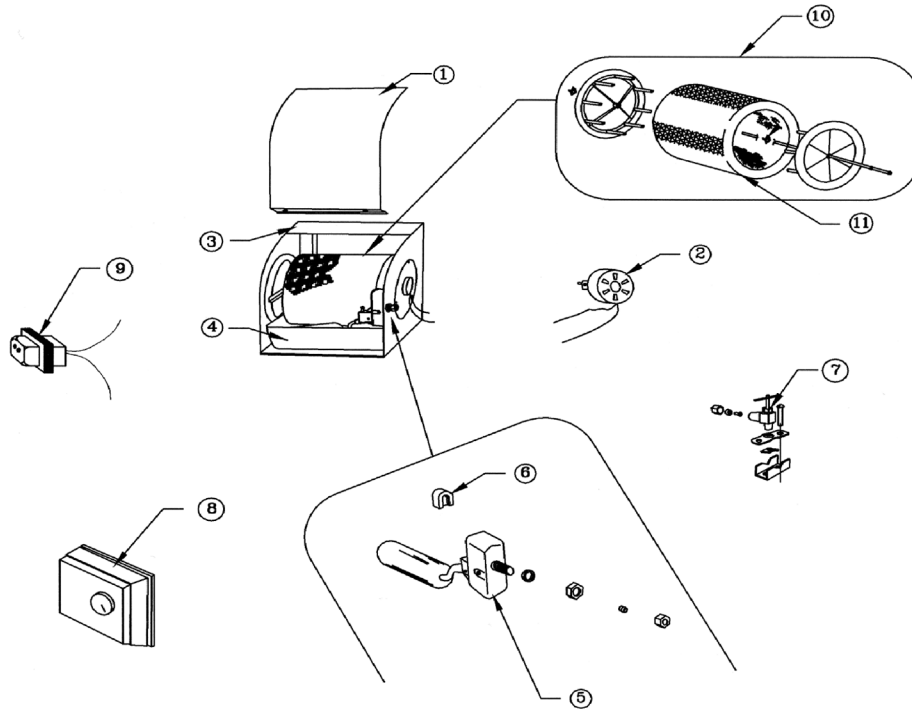

Model 45-SH1 Replacement Parts

Key #	Part Number	Std. Pkg.	Description	Ship Wt Lbs.
1	A00-0641-104	1	Cover Assembly	2
2	A05-1721-042	1	24 Volt Drum Motor	1
3	A00-1723-096	1	Cabinet Assembly	3
4	A00-0602-039	1	Water Pan	2
5	A17-1731-013	12	Complete Valve & Float Assembly (Includes Key # 6)	4
6	A00-1708-002	1	Valve Seat	1
7	A00-1128-005	1	Saddle Valve	1
8	SK0-0055-001	1	Humidistat Assembly	1
9	000-0814-008	1	Transformer 24V, 10VA, 120V Primary	1
10	A01-1722-018	1	Complete Drum & Media Assembly	1
11	A04-1725-033	12	Replacement Media with Clips	3
Not shown	K00-0045-000	1	Small Parts Kit (Includes: Shaft Bearing & Cross Bar, Mounting Screws, Two Side Panel Gaskets, Valve Hole Plug, & Drain Basin)	1