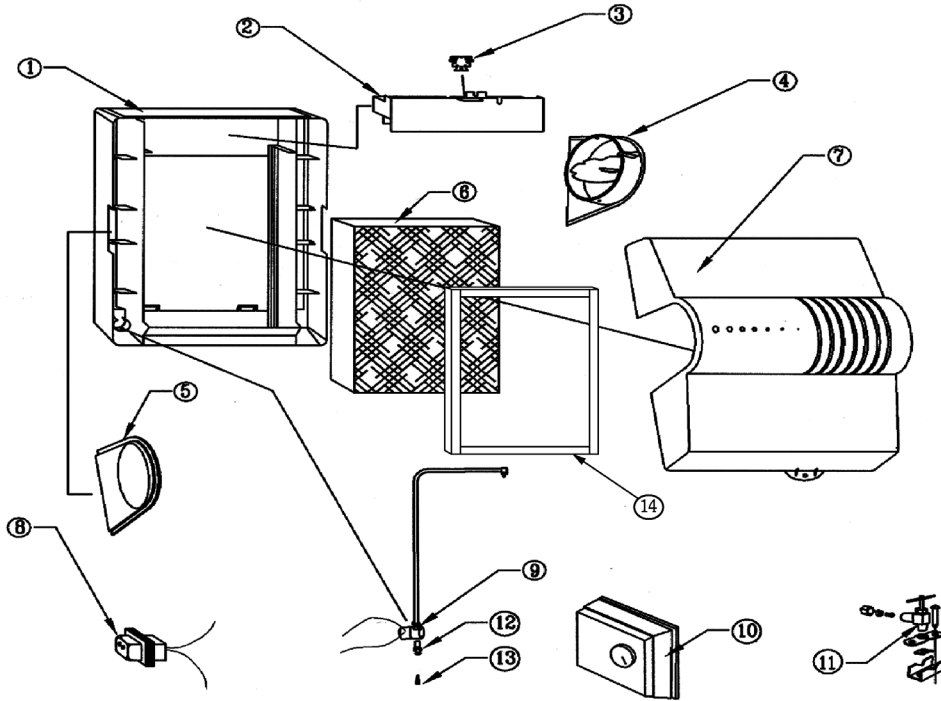

Model 2001 Replacement Parts

Key #	Part Number	Std. Pkg.	Description	Ship Wt Lbs.
1	000-1730-091	1	Mounting Base	4
2	000-0602-055	1	Drip Tray	1
3	000-1317-091	1	Wick	1
4	A00-1730-124	1	Side Piece with Damper Assembly	1
5	000-1730-089	1	Solid Side Piece	1
6	A04-1725-051	12	Replacement Media with Wick	12
7	A00-0641-170	1	Cover (Includes Label, Screw, & Retaining Washer)	3
8	000-0814-008	1	Transformer 24V, 10VA, 120V Primary	1
9	A01-0814-148	1	24 Volt Solenoid (Universal Kit)	1
10	SK0-0055-001	1	Humidistat Assembly for 2001	1
11	A00-1128-005	1	Saddle Valve	1
12	000-1106-037	1	Orifice & Filter Fitting, Includes Filter (Key #13) Compression Nut and Ferrule	1
13	000-1319-051	1	Inline Filter	1
14	A00-1715-030	1	Stainless Steel Pad Frame	2
Not shown	K00-2000-000	1	Small Parts Kit (Includes: Cover Screw & Retainer, Water Feed Tube, 90° Brass Elbow, Elbow Retainer & Screw)	1