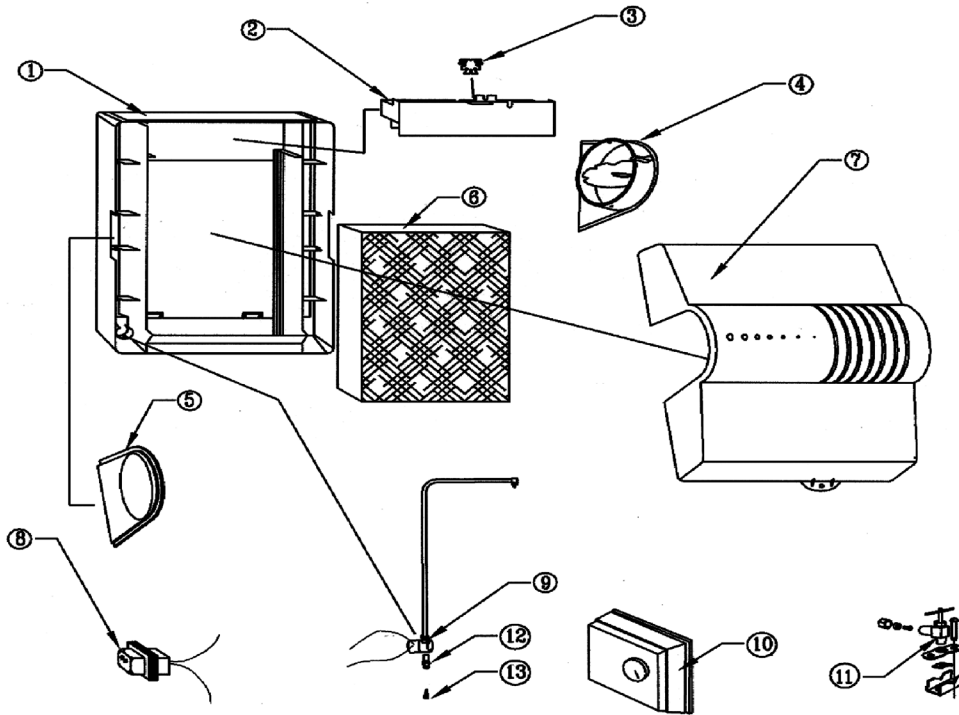

Model 2000 Replacement Parts

Key #	Part Number	Std. Pkg.	Description	Ship Wt Lbs.
1	000-1730-094	1	Mounting Base	3
2	000-0602-055	1	Drip Tray	1
3	000-1317-091	1	Wick	1
4	A00-1730-124	1	Side piece with Damper Assembly	1
5	000-1730-089	1	Solid Side Piece	1
6	A04-1725-052	12	Replacement Media with Wick	13
7	A00-0641-171	1	Cover (Includes Label, Screw, & Retaining Washer)	3
8	000-0814-008	1	Transformer 24V, 10VA, 120V Primary	1
9	A01-0814-148	1	24 Volt Solenoid (Universal Kit)	1
10	SK0-0055-001	1	Humidistat Assembly for 2000	1
11	A00-1128-005	1	Saddle Valve	1
12	000-1106-037	1	Orifice & Filter Fitting, Includes Filter (Key #13) Compression Nut and Ferrule	1
13	000-1319-051	1	Inline Filter	1
Not shown	K00-2000-000	1	Small Parts Kit (Includes: Cover Screw & Retainer, Water Feed Tube, 90° Brass Elbow, Elbow Retainer & Screw)	1