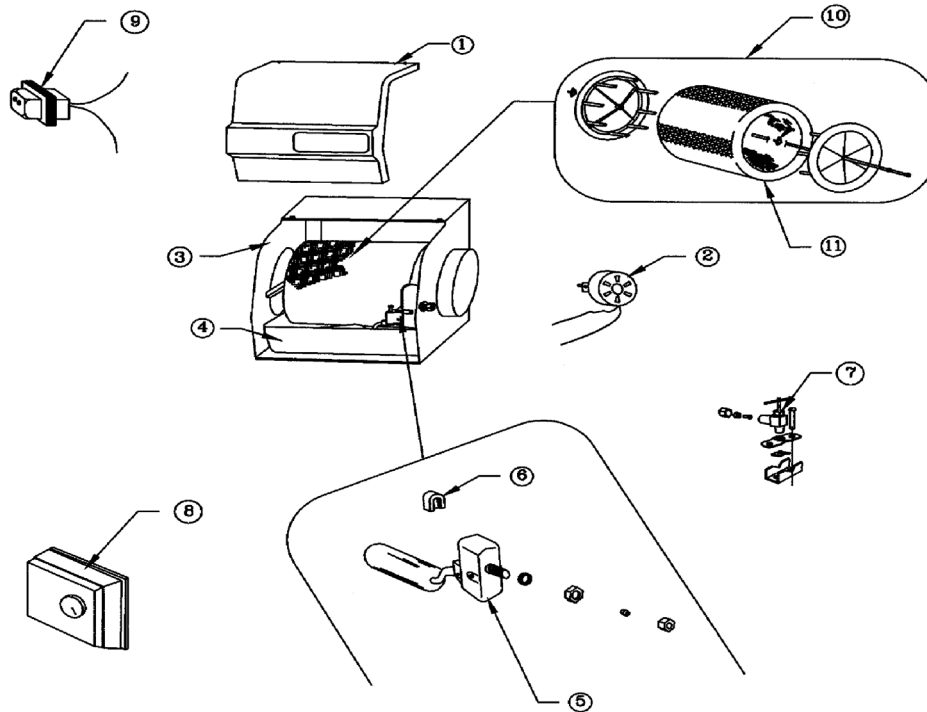

Model 190-SH1 Replacement Parts

Key #	Part Number	Std. Pkg.	Description	Ship Wt Lbs.
1	A00-0641-140	1	Cover Assembly	2
2	A05-1721-042	1	24 Volt Drum Motor	1
3	000-1730-071	1	Cabinet Assembly	3
4	A00-0602-041	1	Water Pan	2
5	A17-1731-013	12	Complete Valve & Float Assembly (Includes Key # 6)	1
6	A00-1708-002	1	Valve Seat	1
7	A00-1128-005	1	Saddle Valve	1
8	SK0-0055-001	1	Humidistat Assembly	1
9	000-0814-008	1	Transformer 24V, 10VA, 120V Primary	1
10	A16-1722-020	1	Complete Drum & Media Assembly	2
11	A04-1725-034	12	Replacement Media with Clips	4
Not shown	K00-0190-000	1	Small Parts Kit (Includes: Bearing Brkt., Motor Plate, Motor Cover, Valve Hole Plug, & Drain Basin)	1